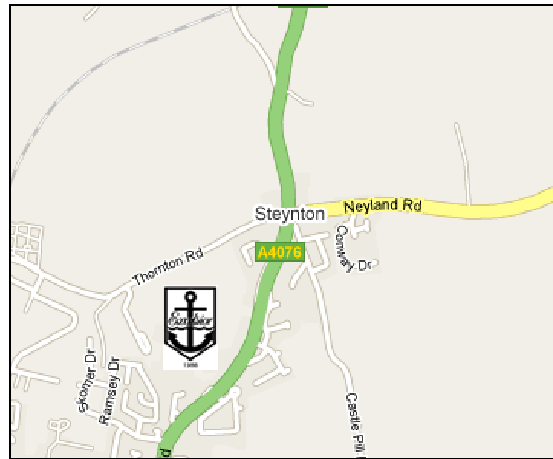

Direction to Milford Haven School

Milford Haven School
Steynton Road
Milford Haven
Pembrokeshire
SA73 1AE

t: 01646 690021
f: 01646 696600

By Road

From the East (M4/A40)

On arrival at Carmarthen, follow the A40 to St. Clears, take the second exit at the roundabout and continue to follow the A40 to Haverfordwest, then the A4076 to Milford Haven. At the junction immediately after the “Welcome to Milford Haven” sign cross straight through the traffic lights and the school is situated approximately 500m along Steynton Road on your right.

From the North (A487/A40)

On arrival at Fishguard, follow the A40 to Haverfordwest, then the A4076 to Milford Haven. At the junction immediately after the “Welcome to Milford Haven” sign cross straight through the traffic lights and the school is situated approximately 500m along Steynton Road on your right.

By Rail

There is a regular service to Milford Haven via Swansea. Taxis are available from the station.