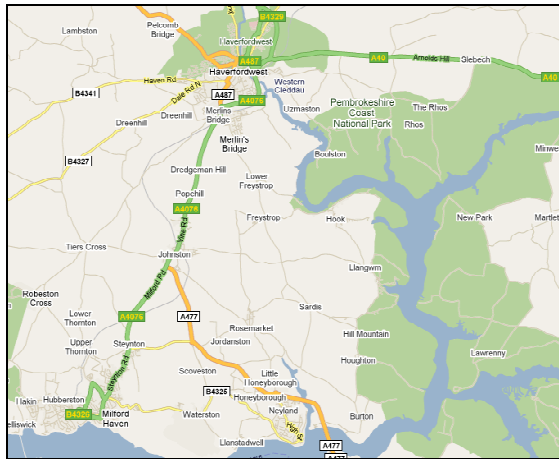

Direction to Milford Haven School

Milford Haven School
Steynton Road
Milford Haven
Pembrokeshire
SA73 1AE

t: 01646 690021
f: 01646 696600

By Road

From the East (M4/A40)

On arrival at Carmarthen, follow the A40 to St. Clears, take the second exit at the roundabout and continue to follow the A40 to Haverfordwest, then the A4076 to Milford Haven. At the junction immediately after the “Welcome to Milford Haven” sign cross straight through the traffic lights and the school is situated approximately 500m along Steynton Road on your right.

From the North (A487/A40)

On arrival at Fishguard, follow the A40 to Haverfordwest, then the A4076 to Milford Haven. At the junction immediately after the “Welcome to Milford Haven” sign cross straight through the traffic lights and the school is situated approximately 500m along Steynton Road on your right.

By Rail

There is a regular service to Milford Haven via Swansea. Taxis are available from the station.